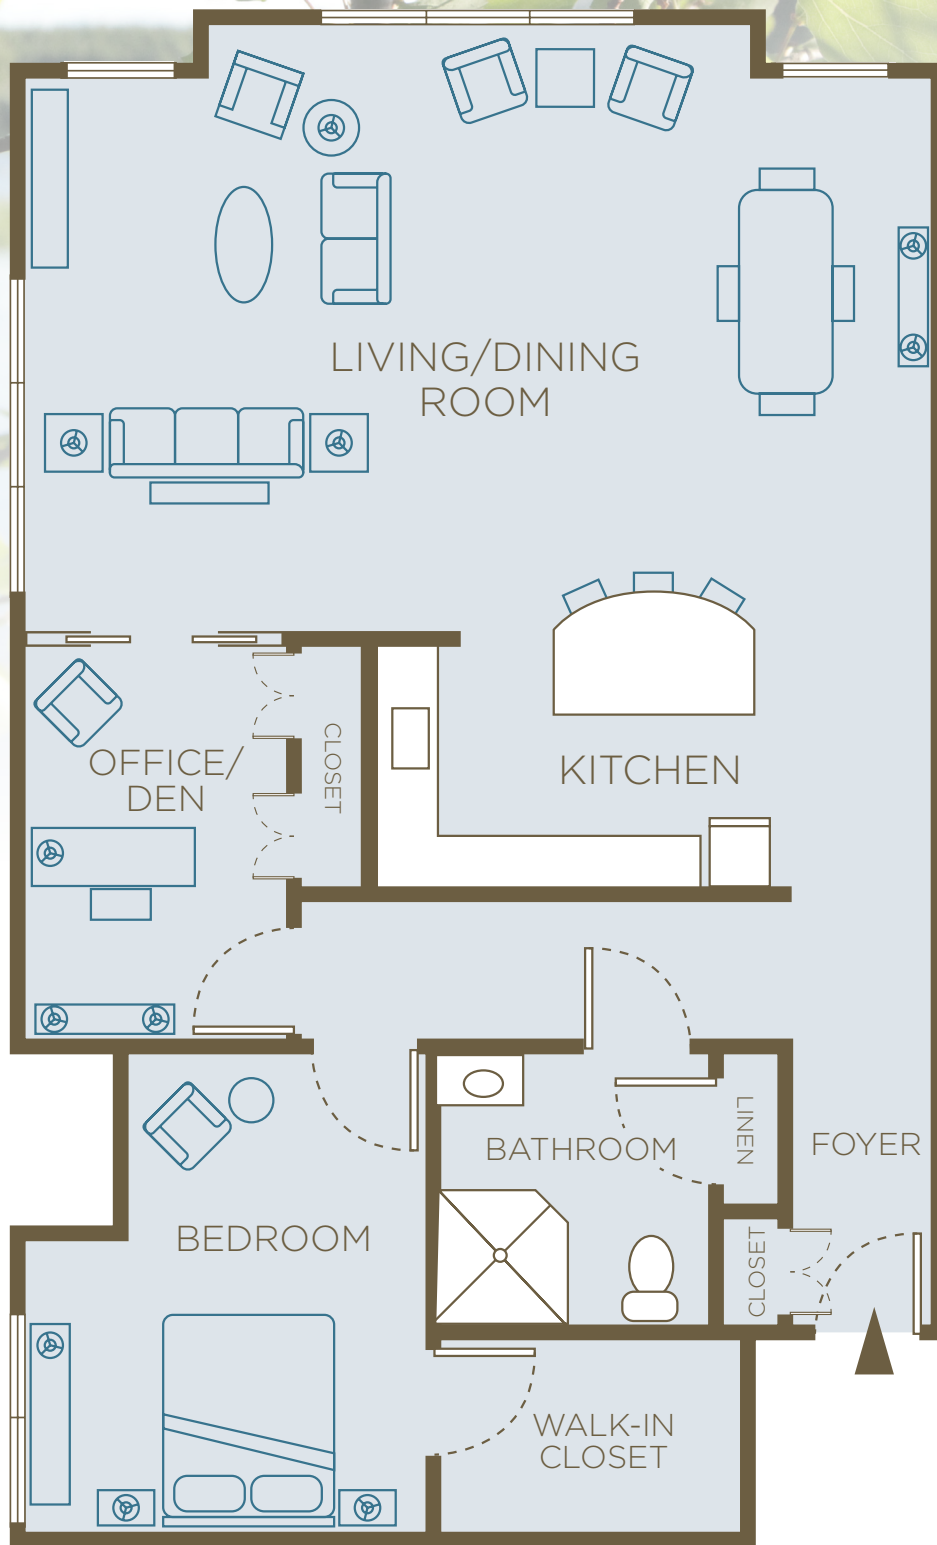

ASSISTED LIVING STUDIO 406 Square Feet

Square footage, room dimension or window/door placement may vary by suite. Not shown to scale.

ROARING FORK
SENIOR LIVING

2800 Midland Avenue, Glenwood Springs, CO 81601
(970) 945-1121 • RoaringForkSeniorLiving.com

Ascent Living Communities
elevating senior living

ASSISTED LIVING ONE BEDROOM 591 Square Feet

Square footage, room dimension or window/door placement may vary by suite. Not shown to scale.

ROARING FORK
SENIOR LIVING

2800 Midland Avenue, Glenwood Springs, CO 81601
(970) 945-1121 • RoaringForkSeniorLiving.com

Ascent Living Communities
elevating senior living

ASSISTED LIVING DELUXE ONE BEDROOM 940 Square Feet

Square footage, room dimension or window/door placement may vary by suite. Not shown to scale.

ROARING FORK
SENIOR LIVING

2800 Midland Avenue, Glenwood Springs, CO 81601
(970) 945-1121 • RoaringForkSeniorLiving.com

Ascent Living Communities
elevating senior living

ASSISTED LIVING TWO BEDROOM 1481 Square Feet