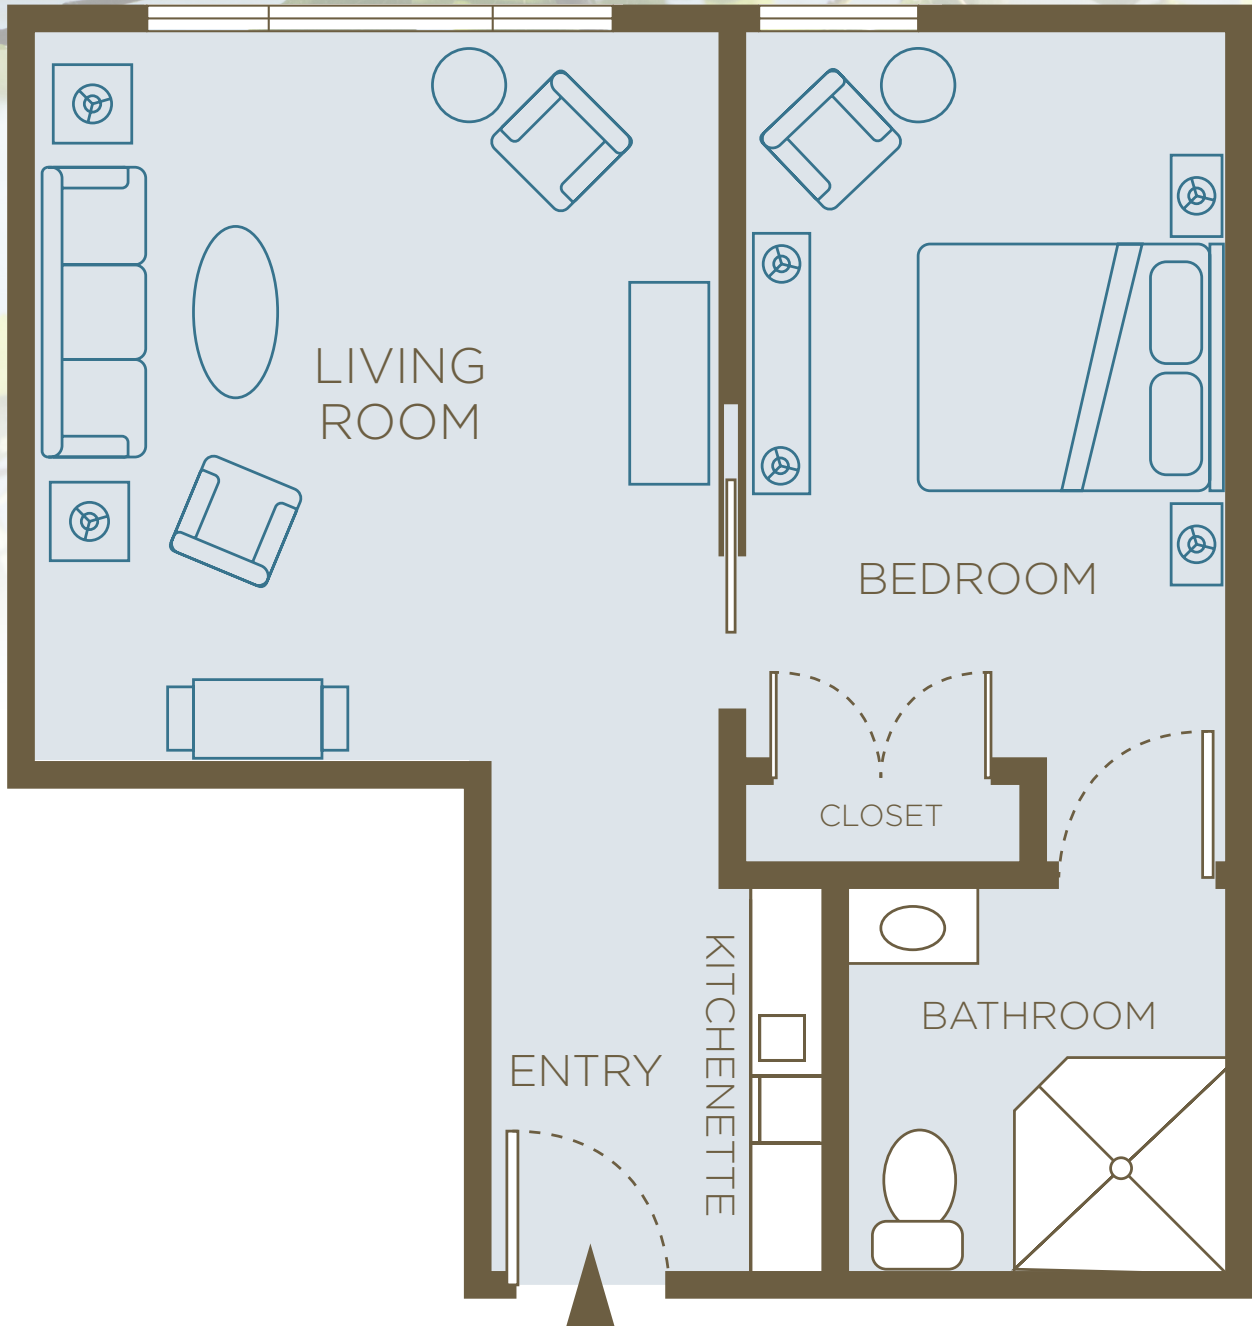

ASSISTED LIVING STUDIO 406 Square Feet

Square footage, room dimension or window/door placement may vary by suite. Not shown to scale.

ROARING FORK
SENIOR LIVING

2800 Midland Avenue, Glenwood Springs, CO 81601
(970) 945-1121 • RoaringForkSeniorLiving.com

Ascent Living Communities
elevating senior living

ASSISTED LIVING ONE BEDROOM 591 Square Feet

Square footage, room dimension or window/door placement may vary by suite. Not shown to scale.

ROARING FORK
SENIOR LIVING

2800 Midland Avenue, Glenwood Springs, CO 81601
(970) 945-1121 • RoaringForkSeniorLiving.com

Ascent Living Communities
elevating senior living

ASSISTED LIVING DELUXE ONE BEDROOM 940 Square Feet

Square footage, room dimension or window/door placement may vary by suite. Not shown to scale.