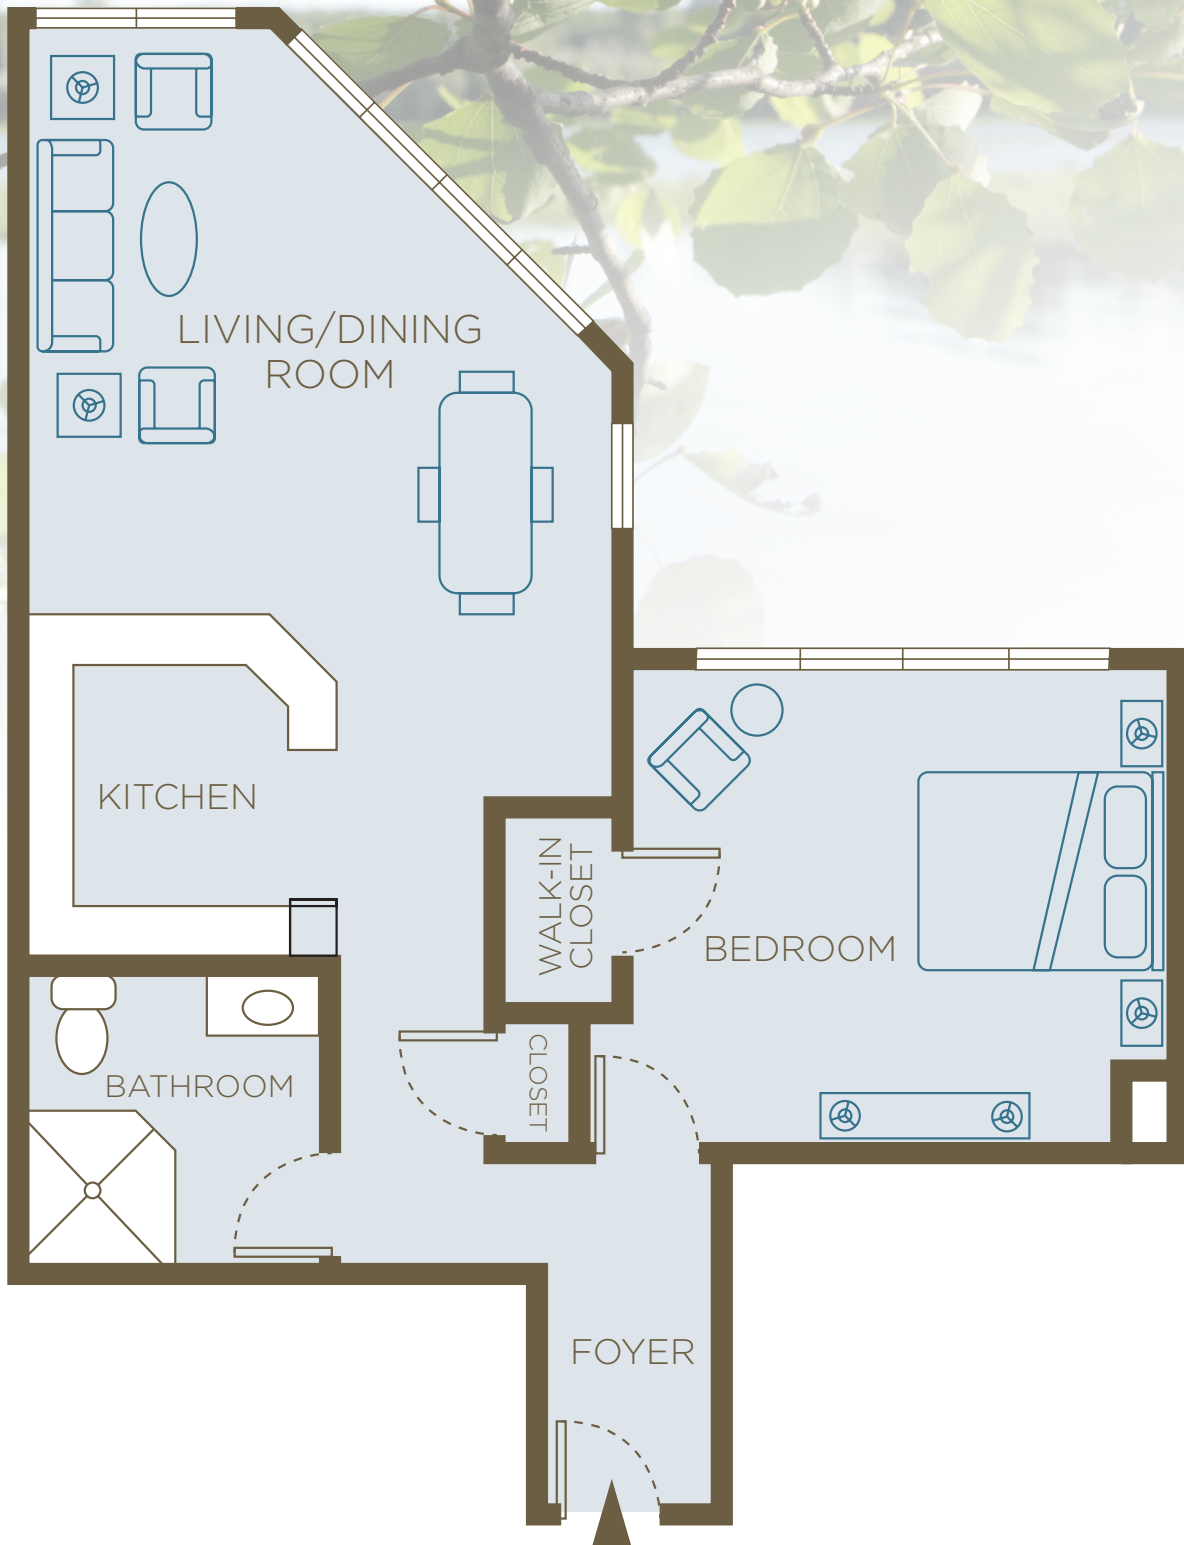

ASSISTED LIVING STUDIO 406 Square Feet

Square footage, room dimension or window/door placement may vary by suite. Not shown to scale.

ROARING FORK
SENIOR LIVING

2800 Midland Avenue, Glenwood Springs, CO 81601
(970) 945-1121 • RoaringForkSeniorLiving.com

Ascent Living Communities
elevating senior living

ASSISTED LIVING ONE BEDROOM 591 Square Feet

Square footage, room dimension or window/door placement may vary by suite. Not shown to scale.

ROARING FORK
SENIOR LIVING

2800 Midland Avenue, Glenwood Springs, CO 81601
(970) 945-1121 • RoaringForkSeniorLiving.com

Ascent Living Communities
elevating senior living

ASSISTED LIVING DELUXE ONE BEDROOM 940 Square Feet

Square footage, room dimension or window/door placement may vary by suite. Not shown to scale.