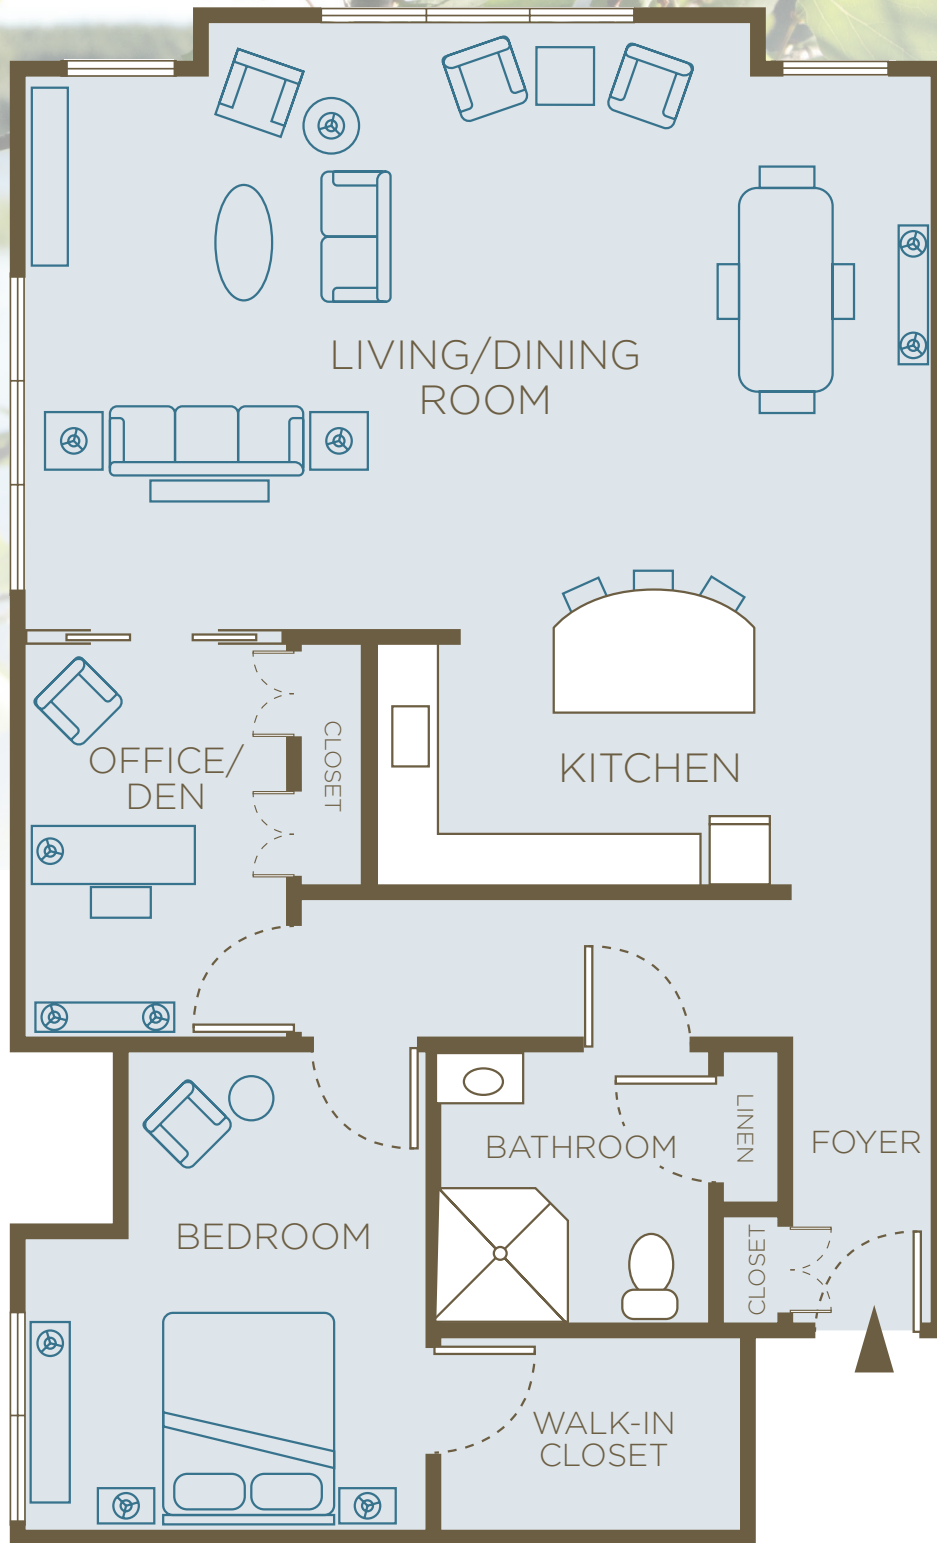

Ascent Living Communities
elevating senior living

ONE BEDROOM

Square footage, room dimension or window/door placement may vary by suite. Not shown to scale.

ROARING FORK
SENIOR LIVING

2800 Midland Avenue, Glenwood Springs, CO 81601
(970) 945-1121 • RoaringForkSeniorLiving.com

Ascent Living Communities
elevating senior living

TWO BEDROOM

Square footage, room dimension or window/door placement may vary by suite. Not shown to scale.

ROARING FORK
SENIOR LIVING

2800 Midland Avenue, Glenwood Springs, CO 81601
(970) 945-1121 • RoaringForkSeniorLiving.com