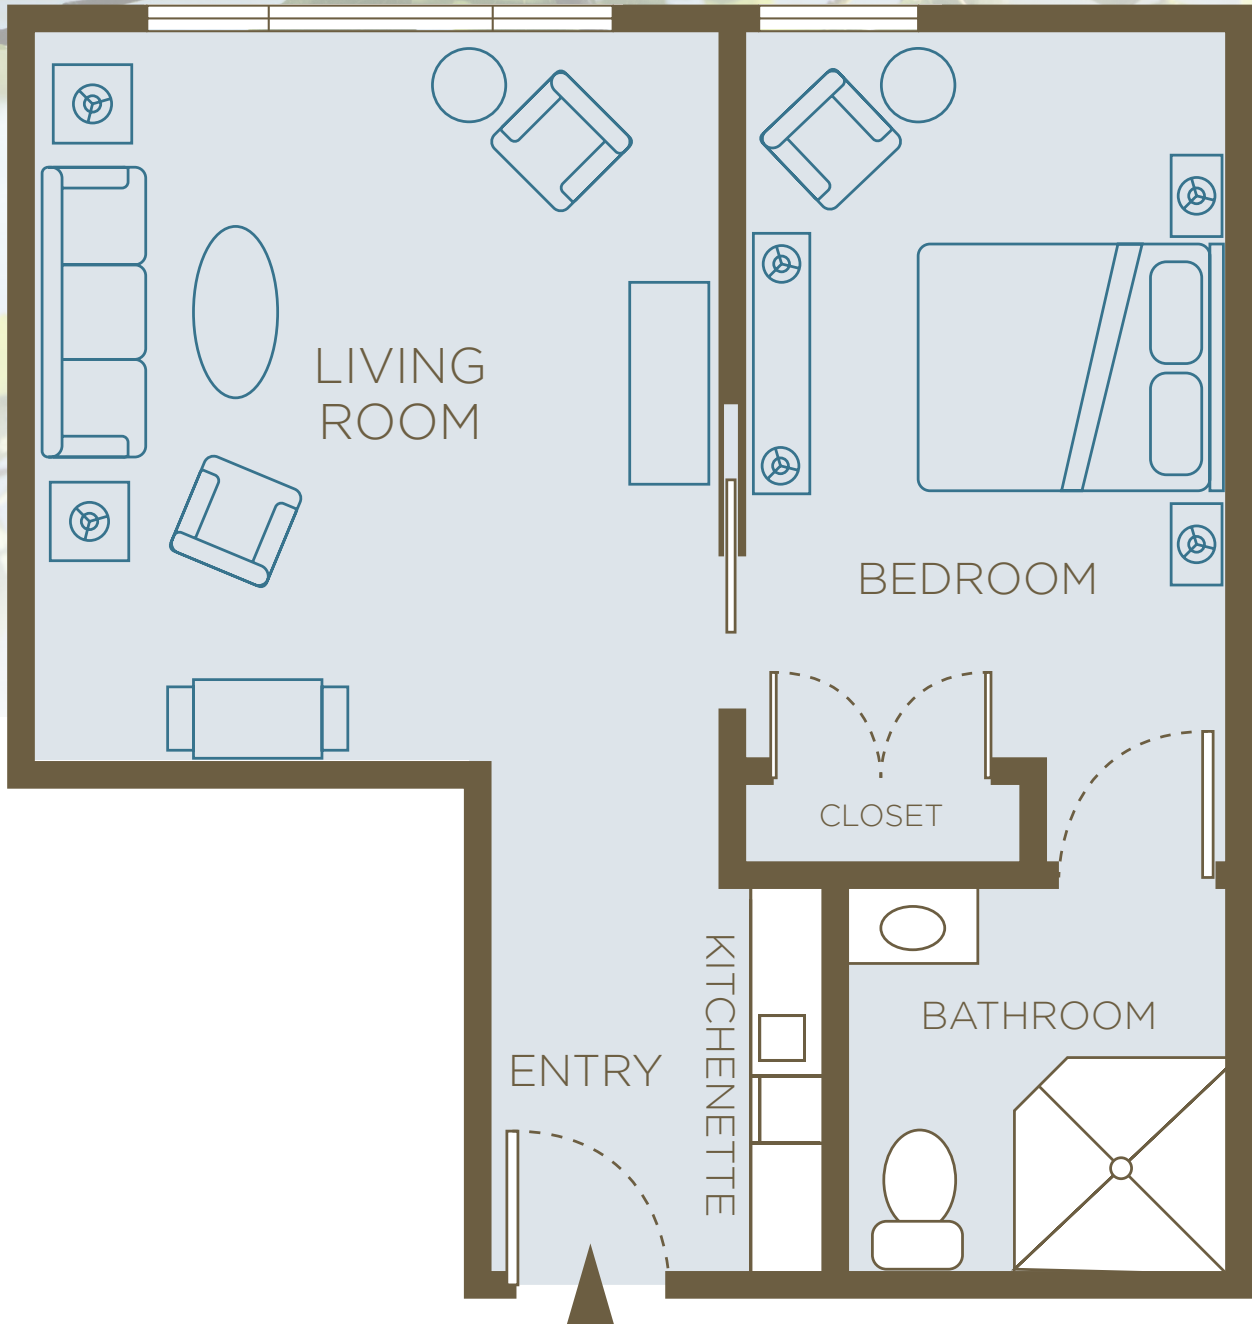

STUDIO

Square footage, room dimension or window/door placement may vary by suite. Not shown to scale.

ROARING FORK
SENIOR LIVING

2800 Midland Avenue, Glenwood Springs, CO 81601
(970) 945-1121 • RoaringForkSeniorLiving.com

Ascent Living Communities
elevating senior living

ONE BEDROOM

Square footage, room dimension or window/door placement may vary by suite. Not shown to scale.

ROARING FORK
SENIOR LIVING

2800 Midland Avenue, Glenwood Springs, CO 81601
(970) 945-1121 • RoaringForkSeniorLiving.com

Ascent Living Communities
elevating senior living

TWO BEDROOM

Square footage, room dimension or window/door placement may vary by suite. Not shown to scale.

ROARING FORK
SENIOR LIVING

2800 Midland Avenue, Glenwood Springs, CO 81601
(970) 945-1121 • RoaringForkSeniorLiving.com