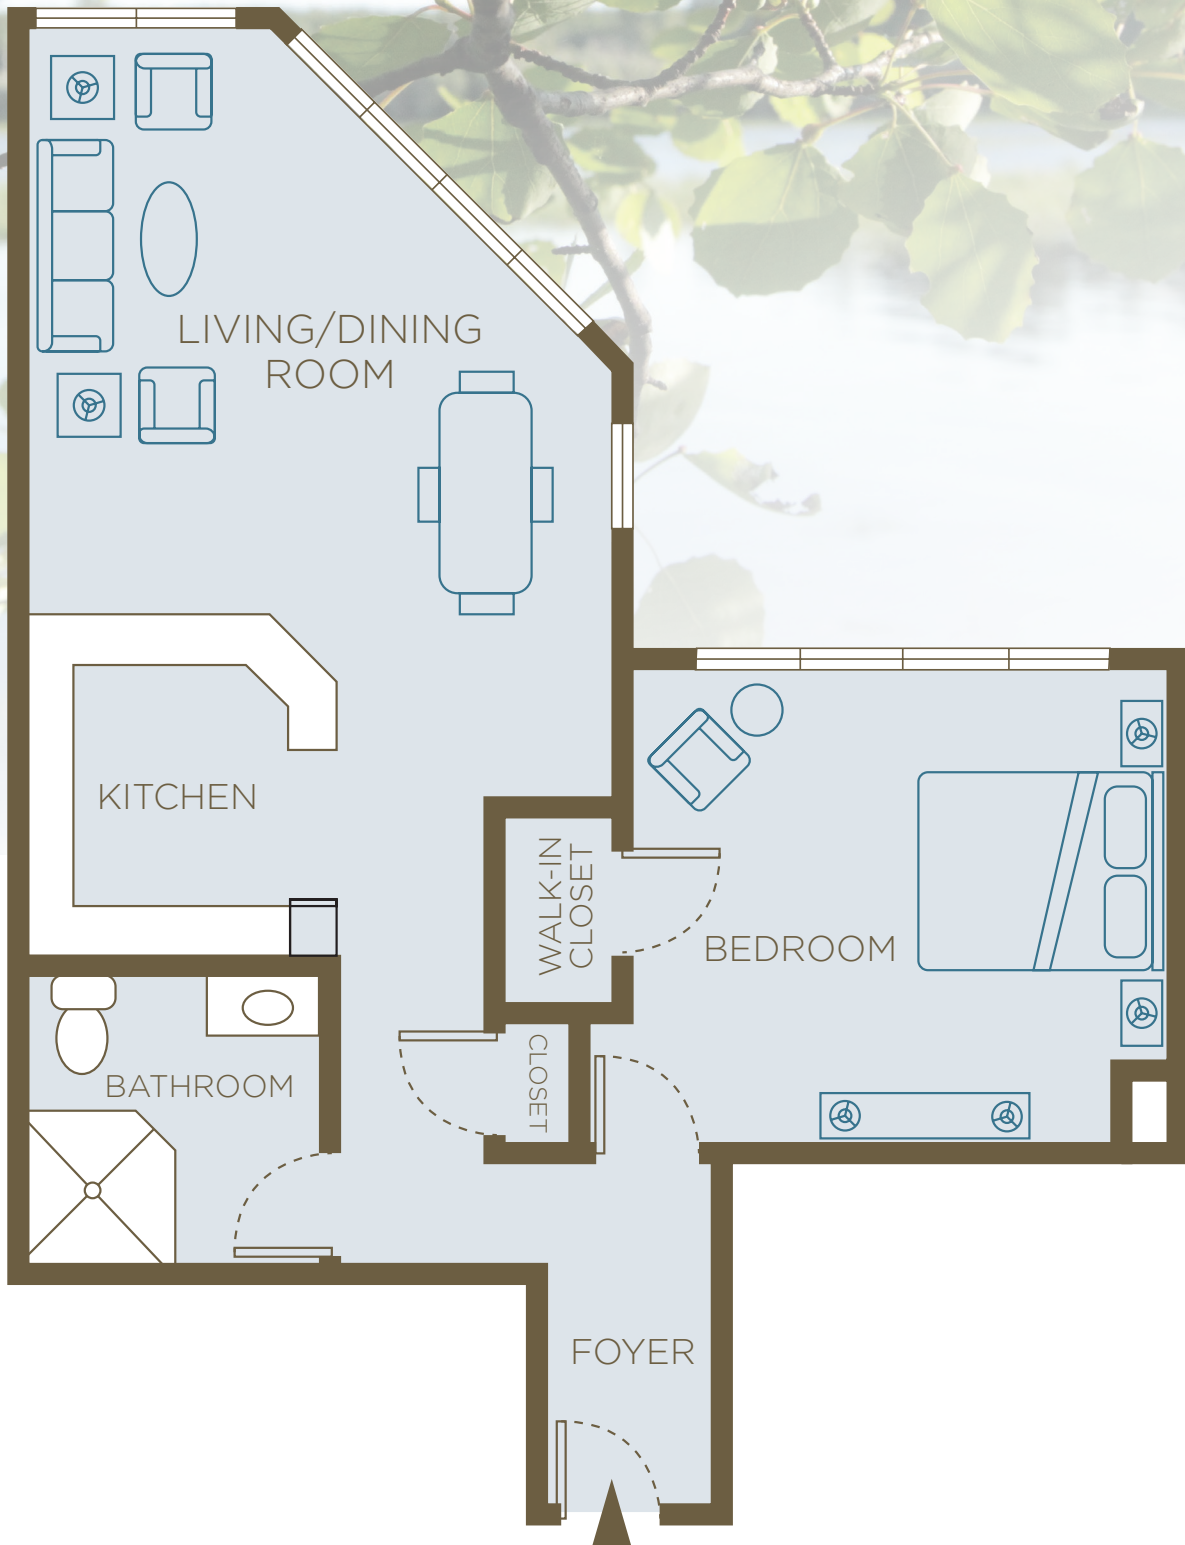

STUDIO

Square footage, room dimension or window/door placement may vary by suite. Not shown to scale.

ROARING FORK
SENIOR LIVING

2800 Midland Avenue, Glenwood Springs, CO 81601
(970) 945-1121 • RoaringForkSeniorLiving.com

Ascent Living Communities
elevating senior living

ONE BEDROOM

Square footage, room dimension or window/door placement may vary by suite. Not shown to scale.

ROARING FORK
SENIOR LIVING

2800 Midland Avenue, Glenwood Springs, CO 81601
(970) 945-1121 • RoaringForkSeniorLiving.com

Ascent Living Communities
elevating senior living

TWO BEDROOM

Square footage, room dimension or window/door placement may vary by suite. Not shown to scale.

ROARING FORK
SENIOR LIVING

2800 Midland Avenue, Glenwood Springs, CO 81601
(970) 945-1121 • RoaringForkSeniorLiving.com